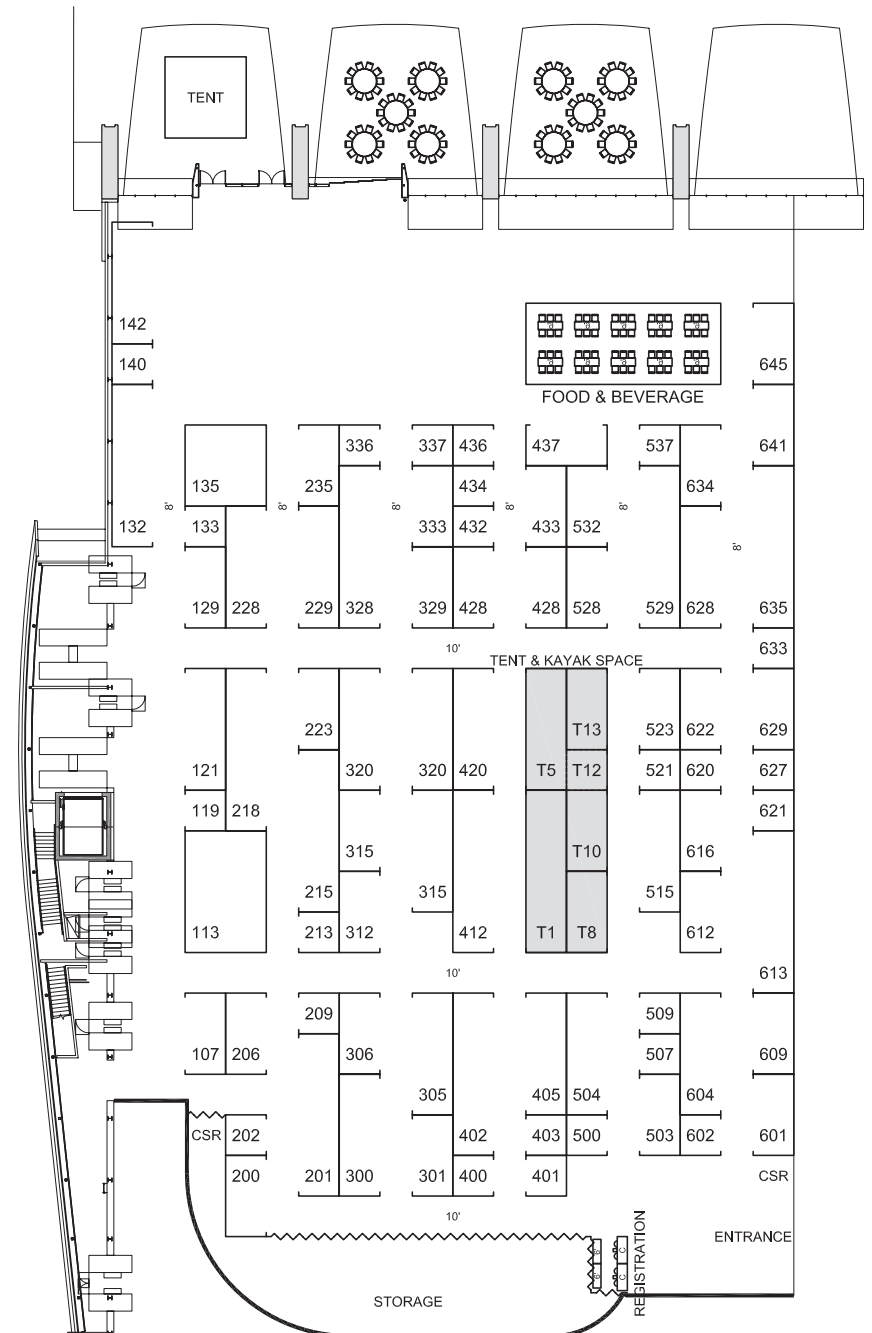

PROGRAM OF EVENTS

MONDAY, JULY 10, 2017

TIME	ACTIVITY	LOCATION
11:00-18:00	Exhibitor Set Up	2nd Floor, Track Zone
11:00-18:00	Registration Desk Open	2nd Floor, Track Zone

TUESDAY, JULY 11, 2017

TIME	ACTIVITY	LOCATION
8:30-18:00	Registration Desk Open	2nd Floor, Track Zone
9:00	Breakfast on Show Floor	2nd Floor, Track Zone
9:00-18:00	Show Floor Open	2nd Floor, Track Zone
12:00	Lunch	2nd Floor, Track Zone
16:00-19:00	Beer & Wine Bar	2nd Floor, Track Zone
16:00-18:00	Onsite Chair Massage	2nd Floor, Track Zone
17:00-20:00	BBQ & Beach Volleyball	North Plaza

WEDNESDAY, JULY 12, 2017

TIME	ACTIVITY	LOCATION
8:30-18:00	Registration Desk Open	2nd Floor, Track Zone
9:00	Breakfast on Show Floor	2nd Floor, Track Zone
9:00-18:00	Show Floor Open	2nd Floor, Track Zone
12:00	Lunch	2nd Floor, Track Zone
16:00-18:00	Beer & Wine Bar	2nd Floor, Track Zone
16:00-18:00	Onsite Chair Massage	2nd Floor, Track Zone
18:00-19:00	Agents Meeting	2nd Floor, Track Zone

THURSDAY, JULY 13, 2017

TIME	ACTIVITY	LOCATION
8:00-16:00	Registration Desk Open	2nd Floor, Track Zone
9:00	Breakfast on Show Floor	2nd Floor, Track Zone
9:00-16:00	Show Floor Open	2nd Floor, Track Zone
12:00	Lunch	2nd Floor, Track Zone
16:00-19:00	Booth Tear Down and Exhibitor Load Out	2nd Floor, Track Zone

THE OVAL FLOORPLAN